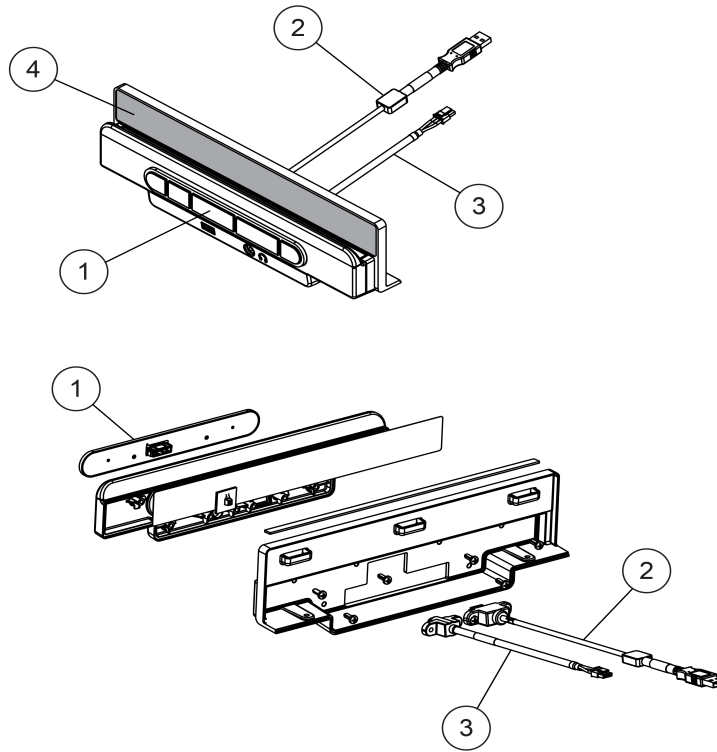

Cybex 50L LED CONSOLE TREAD WIRELESS ENTERTAINMENT

C50LT-XWXEX-01

Parts Manual

2/5/2024 20:30:30 PM

**C50LT-XWXEX-01 - CYBEX 50L LED
CONSOLE TREAD WIRELESS
ENTERTAINMENT**

Table of Contents

Console Serial Number Table	3
Option Panel Assembly	4

Console Serial Number Table

Standard Console

Entertainment Console

Ref #	Part Number	Qty	Description
-	C50LT-XWXEX-01R	1	50L LED TR WLAN ENT

Option Panel Assembly

Ref #	Part Number	Qty	Description
1	1006027-0001	1	KEYPAD: T1/T2 MEDIA PRINTEC
2	1002210-0001	1	CABLE: USER USB promate
3	1002214-0001	1	CABLE: HEADPHONE promate
4	1002200-0001	1	LABEL: WARNING, TREAD