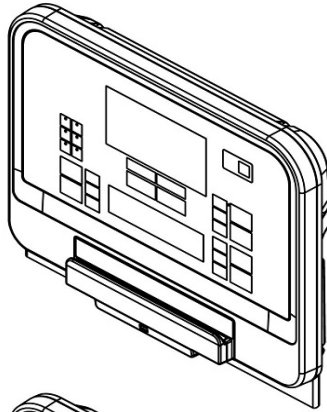

Cybex 50L LED CONSOLE TREAD WIRELESS ENTERTAINMENT

C50LT-XWXEX-01

Parts Manual

2/5/2024 20:30:30 PM

**C50LT-XWXEX-01 - CYBEX 50L LED
CONSOLE TREAD WIRELESS
ENTERTAINMENT**

Table of Contents

Console Serial Number Table	3
Option Panel Assembly	4

Console Serial Number Table

Standard Console

Entertainment Console

Ref #	Part Number	Qty	Description
-	C50LT-XWXEX-01R	1	50L LED TR WLAN ENT

Option Panel Assembly

Ref #	Part Number	Qty	Description
1	1006027-0001	1	KEYPAD: T1/T2 MEDIA PRINTEC
2	1002210-0001	1	CABLE: USER USB promate
3	1002214-0001	1	CABLE: HEADPHONE promate
4	1002200-0001	1	LABEL: WARNING, TREAD